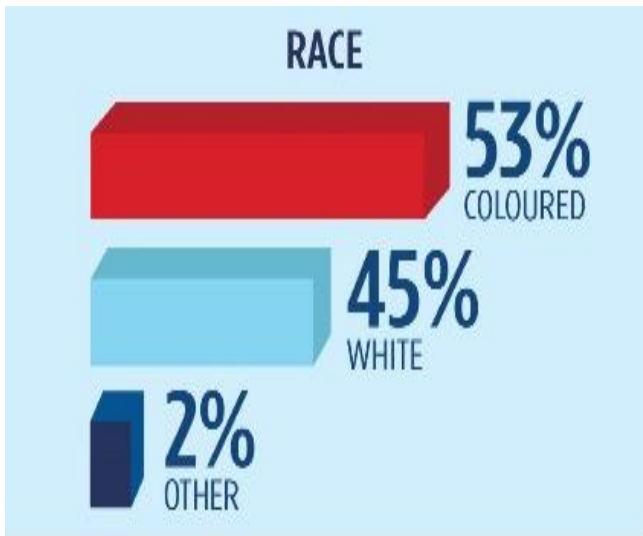

WHO IS MAGIC828 MUSIC RADIO?

Magic828 Music Radio is the Western Cape’s fastest growing music station.

Playing timeless hits, our mix of legendary South African on-air personalities, and up and coming stars, deliver magical musical memories and great entertainment to our listeners every single day.

THE MAGIC LISTENER PROFILE

WHO ARE OUR OVER 187 000 LISTENERS?

Source (FGI)