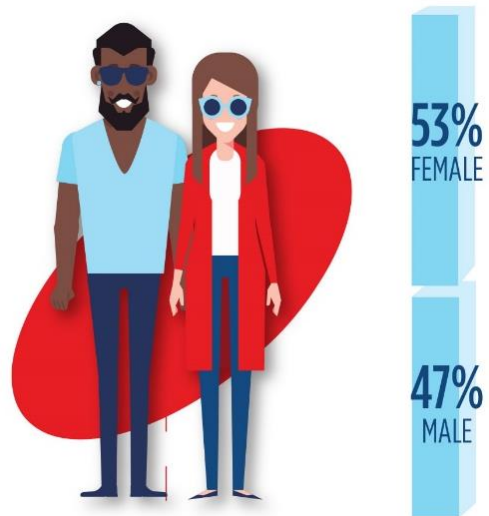

WHO IS MAGIC828 MUSIC RADIO?

Magic828 Music Radio is the Western Cape’s fastest growing music station.

Playing timeless hits, our mix of legendary South African on-air personalities, and up and coming stars, deliver magical musical memories and great entertainment to our listeners every single day.

THE MAGIC LISTENER PROFILE

WHO ARE OUR OVER 187 000 LISTENERS?

Source (FGI)