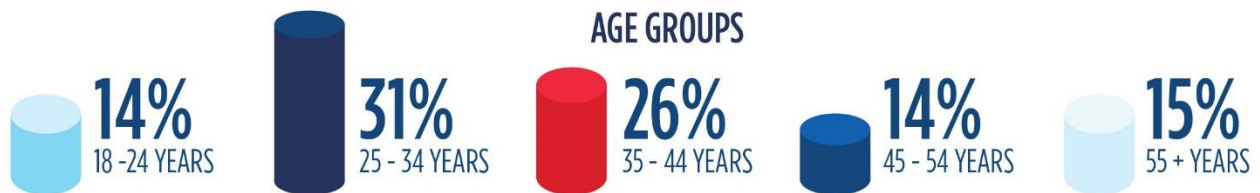

WHO IS MAGIC828 MUSIC RADIO?

Magic828 Music Radio is the Western Cape’s fastest growing music station.

Playing timeless hits, our mix of legendary South African on-air personalities, and up and coming stars, deliver magical musical memories and great entertainment to our listeners every single day.

THE MAGIC LISTENER PROFILE

WHO ARE OUR OVER 187 000 LISTENERS?

Source (FGI)

SOURCE: FRESHLY GROUND INSIGHTS

Everywhere you go on any device

ADVERTISING RATES*

Show	Mon - Fri	Rands
Guy McDonald with Brandon & Michaela	06:00 - 09:00	R2 600
Nuha and Tara	09:00 - 12:00	R1 100
Brian Oxley with Tara	12:00 - 15:00	R1 200
Ebi & Khanya	15:00 - 19:00	R1 650
Adrian Larger	19:00 - 22:00	R960
Megan Edwards	22:00 - 01:00	R170
Music Through the Night	01:00 - 06:00	R170